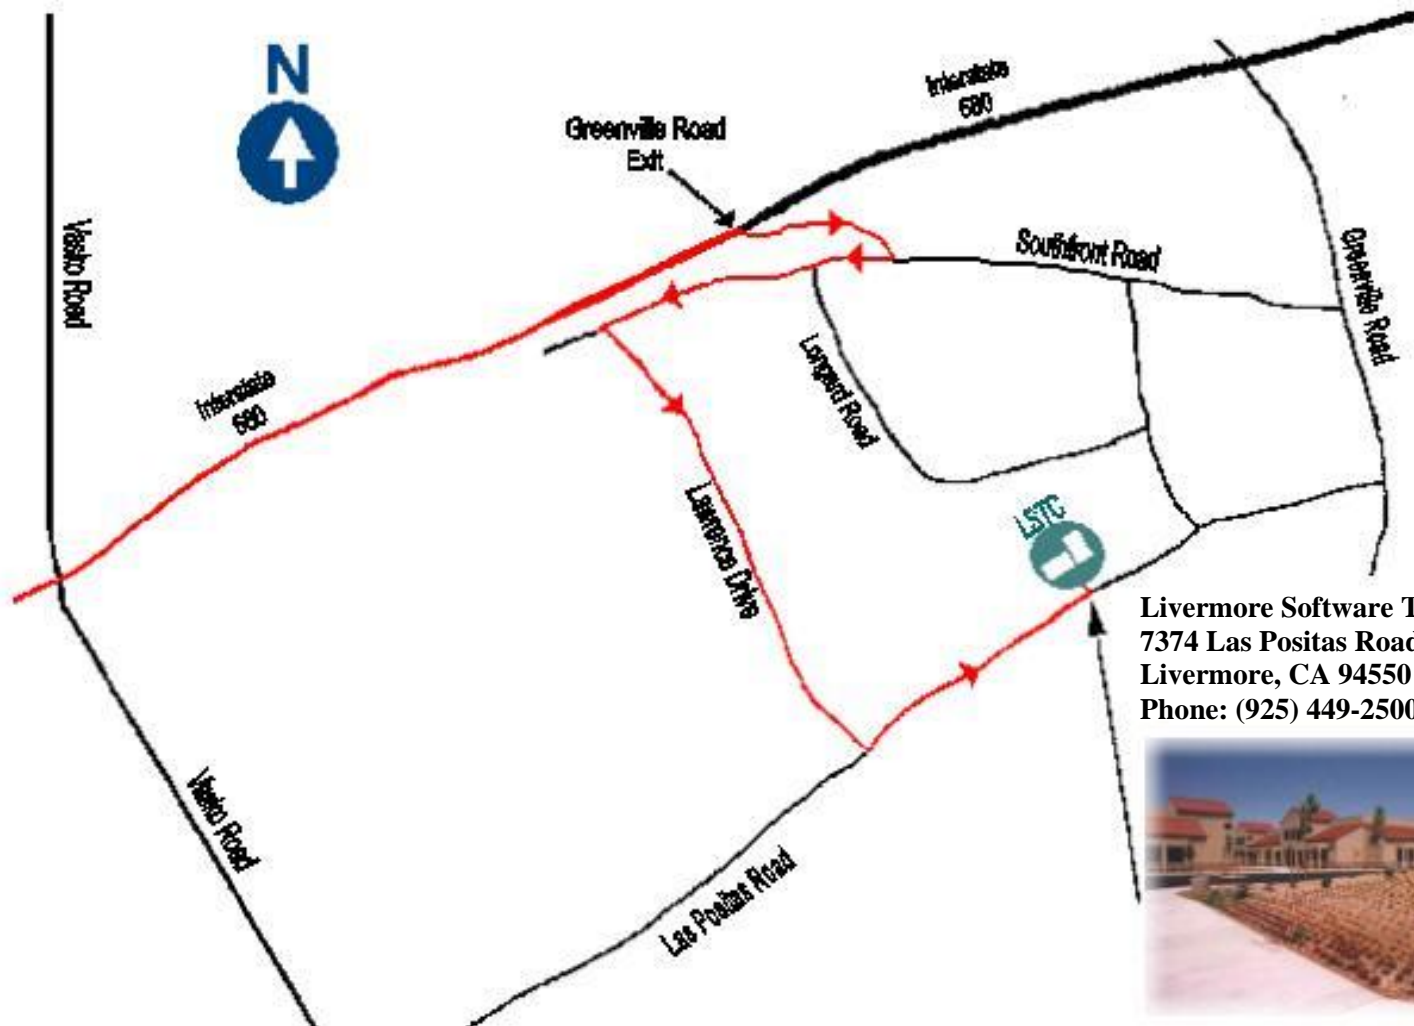

Directions from the Oakland Airport (OAK) to East Bay/hotels and LSTC:

Follow signs to Freeway 880 South.
Take Highway 238 East to Highway 580 East.
Continue East past Castro Valley & Pleasanton.
Hotels/Motels are available at several 580 exits. Please see the Hotel listing for exact locations.

Please see Page 2 for local driving directions to LSTC from 580 East.

Driving Directions to Livermore Software Technology Corporation:

DON'T MISS THE GREENVILLE ROAD EXIT!

The next exit is about 15-20 minutes down the freeway.

When driving **east** on Interstate 580,
Take the Greenville Road exit.
Turn right onto Southfront Road
Take the second left at Lawrence Drive
Take the next left into Las Positas Road.
LSTC is on the left, number 7374.

Hotels/Motels

The following hotels/motels are located within Livermore and are approximately a **5 minute drive** from the LSTC offices:

Bestwestern (within walking distance)
7600 Southfront Road
Livermore, CA
(925) 456-5422